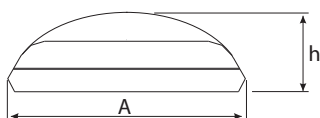

### Dimensions/Abmessungen/Les dimensions

TYP	A (mm)	h (mm)
AMETYST 500 LED	430	140

TYPE	PTW	Light bulb icon	∅ [m]	kg	Mounting icon
AMETYST 500 LED	21 W	LED	2700	1,80	□
AMETYST 500 LED	31 W	LED	3800	2,50	□