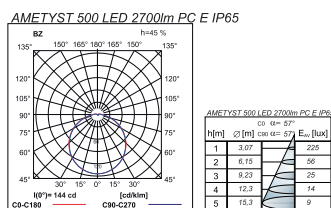

### Dimensions/Abmessungen/Les dimensions

TYP	A (mm)	h (mm)
AMETYST 500 LED	430	140

TYPE	PTW	Light bulb icon	∅ [m]	kg	Mounting icon
AMETYST 500 LED	21 W	LED	2700	1,80	□
AMETYST 500 LED	31 W	LED	3800	2,50	□